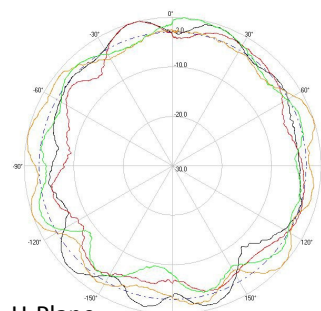

2.4/5 GHZ 3/4 DBI 4 ELEMENT INDOOR/ OUTDOOR OMNI ANTENNA WITH N-STYLE

The AccelTex Solutions dual band indoor/outdoor omnidirectional antenna is a perfect complement to any enterprise-class AP to achieve desired coverage in your indoor or outdoor space. Each antenna element is optimized for Wi-Fi operation on both 2.4 and 5 GHz. This antenna comes with our integrated flush mount for surface mounting through a thin wall, ceiling or enclosure door and also ships with a wall and pole mount kit. This highly versatile antenna is suitable for a broad range of indoor and outdoor applications.

Part Number: ATS-OO-245-34-4NP-36

> ELECTRICAL SPECIFICATIONS

Frequency Range: 2.4-2.5/4.9-5.85 GHz

Gain: 3/4 dBi

Polarization: Vertical

Horizontal Beamwidth: 360°

Vertical Beamwidth: 78°/50°

VSWR: < 2.0:1

Isolation: > 20 dB

Impedance: 50 Ω

Max Input Power: 100 W

> MECHANICAL SPECIFICATIONS

Dimensions: φ 4.7" x 1.4" H (φ 120mm x 35mm H)

Weight: 0.4 lb (0.2 kg)

Installation: Threaded Bolt with Nut and Wall/Pole Mount

Installation Hole Diameter: 1" (25mm)

Pole Mount Diameter: 2" (50mm)

Radome Material: ASA

Connector: N-Style Plug

Number of Leads: 4

Cable Length: 36" (910mm)

Cable Type: RG58

> ENVIRONMENTAL SPECIFICATIONS

Installation Environment: Indoor/Outdoor

Operating Temperature: -40 to 149°F (-40 to 65°C)

Wind Velocity: 130 mph (210 km/h)

> WARRANTY

2 Year Limited Warranty

> 2.45 GHZ

> 5.5 GHZ

H-Plane