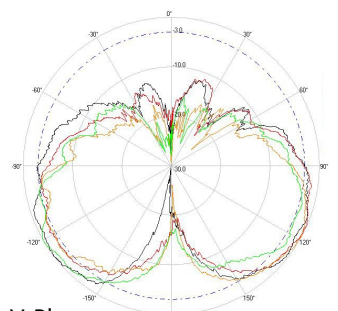

V-Plane

The facts and figures herein are carefully compiled to the best of our knowledge and are intended for general informational purposes only. Responsibility for the use and application of AccelTex Solutions materials rests with the end user. All AccelTex Solutions products are sold pursuant to the AccelTex Solutions Terms and Conditions of Sale. © 2014 AccelTex Solutions. All Rights Reserved. AccelTex, AccelTex Solutions the AccelTex Solutions Logo and other marks are trademarks or registered trademarks of AccelTex Solutions. Other products or service names may be the property of third parties.

1.888.406.8906
SALES@ACCELTEX.COM