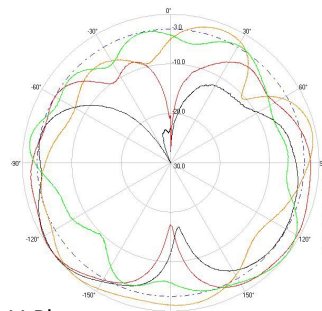

2.4/5 GHZ 3/4 DBI 4 ELEMENT INDOOR/ OUTDOOR OMNI ANTENNA WITH N-STYLE

The AccelTex Solutions dual band indoor/outdoor omnidirectional antenna is a perfect complement to any enterprise-class AP to achieve desired coverage in your indoor or outdoor space. Each antenna element is optimized for Wi-Fi operation on both 2.4 and 5 GHz. This antenna comes with our integrated flush mount for surface mounting through a thin wall, ceiling or enclosure door and also ships with a wall and pole mount kit. This highly versatile antenna is suitable for a broad range of indoor and outdoor applications.

Part Number: ATS-OO-245-34-4NP-36

> ELECTRICAL SPECIFICATIONS

Frequency Range: 2.4-2.5/4.9-5.85 GHz

Gain: 3/4 dBi

Polarization: Vertical

Horizontal Beamwidth: 360°

Vertical Beamwidth: 78°/50°

VSWR: < 2.0:1

Isolation: > 20 dB

Impedance: 50 Ω

Max Input Power: 100 W

> MECHANICAL SPECIFICATIONS

Dimensions: φ 4.7" x 1.4" H (φ 120mm x 35mm H)

Weight: 0.4 lb (0.2 kg)

Installation: Threaded Bolt with Nut and Wall/Pole Mount

Installation Hole Diameter: 1" (25mm)

Pole Mount Diameter: 2" (50mm)

Radome Material: ASA

Connector: N-Style Plug

Number of Leads: 4

Cable Length: 36" (910mm)

Cable Type: RG58

> ENVIRONMENTAL SPECIFICATIONS

Installation Environment: Indoor/Outdoor

Operating Temperature: -40 to 149°F (-40 to 65°C)

Wind Velocity: 130 mph (210 km/h)

> WARRANTY

2 Year Limited Warranty

> 2.45 GHZ

> 5.5 GHZ

V-Plane