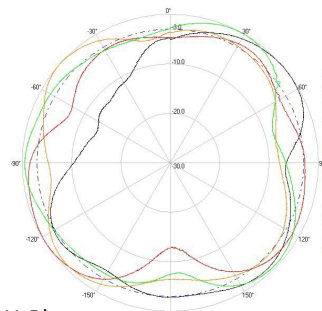

> 2.45 GHZ

> 5.5 GHZ

H-Plane